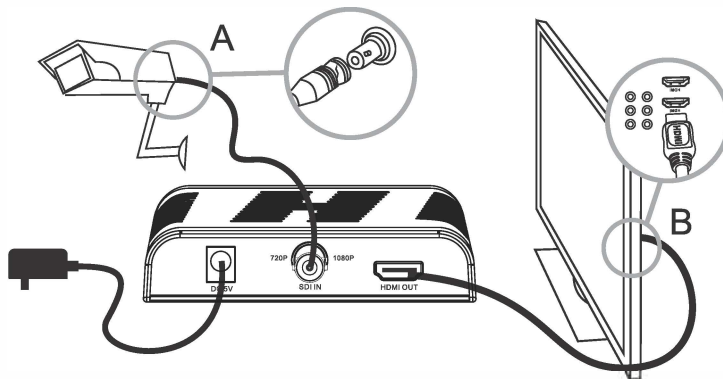

SDI TO HDMI CONVERTER

User Manual

IMPORTANT SAFETY INSTRUCTIONS

1. Do not place this device in confined space, ensure this device is well ventilated .
2. Do not expose this device to rain, moisture dripping and splashing environment

1. Package Contents

SDI TO HDMI Converter

User Manual

DC 5V/1A
Power Adapter

2. Installation Requirements

- 2.1 HDTV/SDTV with HDMI input
- 2.2 SDI output devices : SD-SDI, HD-SDI and 3G-SDI

3. Installation Guide

www.oceanmatrix.com

- 3.1 Connect SDI cable from SDI source device to converter
- 3.2 Connect HDMI cable from Converter to HDTV/SDTV
- 3.3 The converter start to work after all the devices are well connected