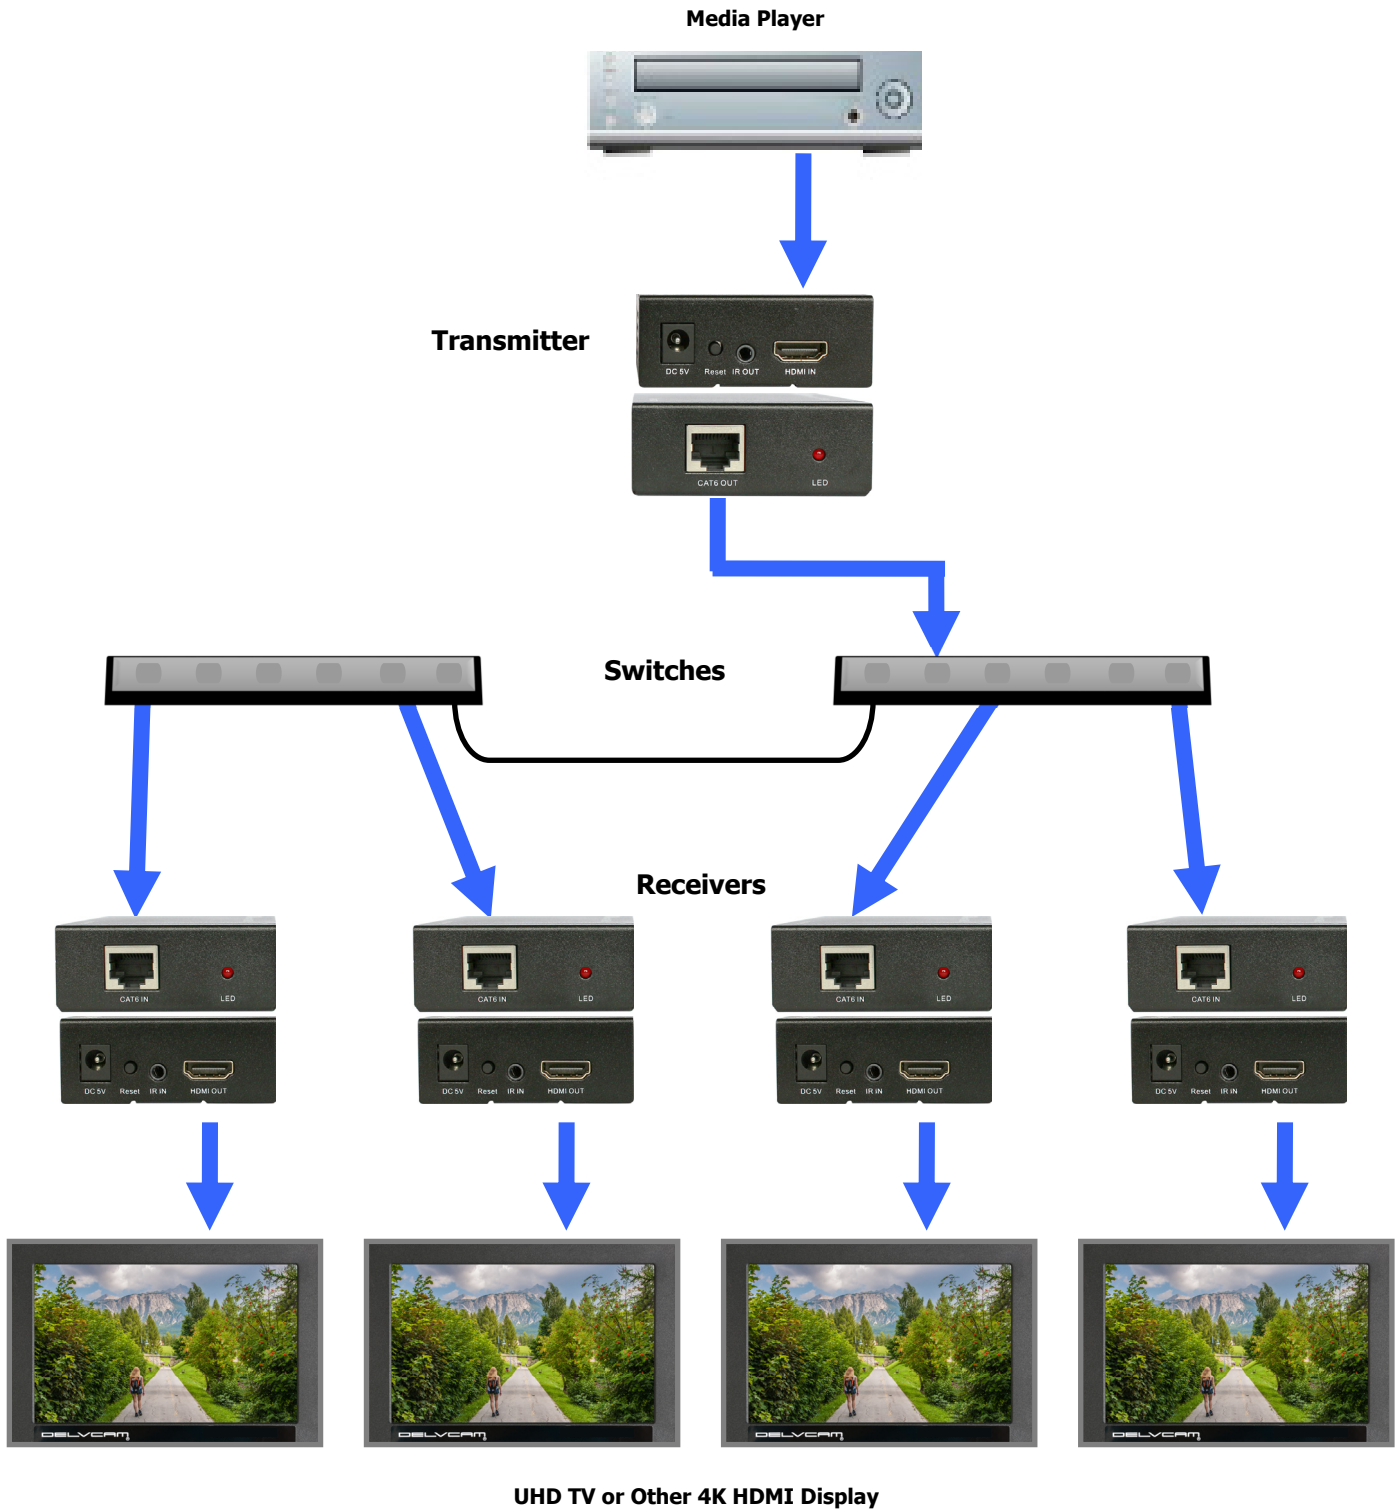

INSTALLATION & SPECIFICATIONS

OMX-01HMET0002 HDMI over Single CAT6 Extender

Transmitter

Receiver

Connect Power Adapter to Either Transmitter or Receiver, NOT BOTH

Blu-Ray or Other HDMI Source Device

LED Power Indicators

UHD TV or Other 4K HDMI Display

Specifications

Compliance	HDMI 1.3b HDCP 1.4 DVI 1.1
Certification	CE, RoHS
Video Resolutions	1080p@60Hz
Color Space	RGB, YCbCr 4:4:4, YCbCr 4:2:2
Color Depth	10-bit, 12-bit
Power Consumption	TX: 2W, RX: 2.5W

Specifications

Audio Formats	PCM 2CH LPCM 5.1 LPCM 7.1 Dolby Digital DTS 5.1 Dolby Digital+
Dimensions	4.0 x 2.6 x 1.0 in
Weight	10.58 oz
Includes	2-5V/1A Power Supply, 2 Pair IR Blasters

Multicast Installation

UHD TV or Other 4K HDMI Display